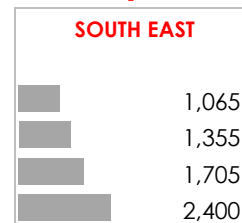

AR3A INSIGHTS

DECEMBER 2024
QUARTERLY RENTALS UPDATE

UK REGIONAL

Marco Previero
Director and Research Lead at R3

"Market expertise at R3 comes from sustained investment in research. It is an absolute pleasure to be able to share this research consistently and for free with everyone."