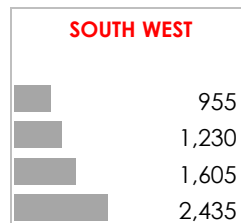

AR3A INSIGHTS

DECEMBER 2024
QUARTERLY RENTALS UPDATE

UK REGIONAL

Marco Previero
Director and Research Lead at R3

"Market expertise at R3 comes from sustained investment in research. It is an absolute pleasure to be able to share this research consistently and for free with everyone."