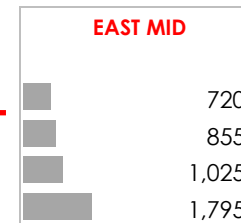

AR3A INSIGHTS

DECEMBER 2024
QUARTERLY RENTALS UPDATE

UK REGIONAL

Marco Previero
Director and Research Lead at R3

"Market expertise at R3 comes from sustained investment in research. It is an absolute pleasure to be able to share this research consistently and for free with everyone."