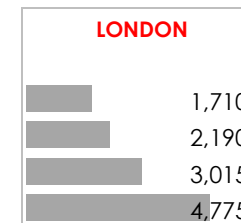

AR3A INSIGHTS

DECEMBER 2024
QUARTERLY RENTALS UPDATE

UK REGIONAL

Marco Previero
Director and Research Lead at R3

"Market expertise at R3 comes from sustained investment in research. It is an absolute pleasure to be able to share this research consistently and for free with everyone."