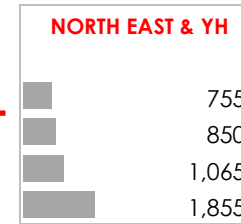

AR3A INSIGHTS

DECEMBER 2024
QUARTERLY RENTALS UPDATE

UK REGIONAL

Marco Previero
Director and Research Lead at R3

"Market expertise at R3 comes from sustained investment in research. It is an absolute pleasure to be able to share this research consistently and for free with everyone."