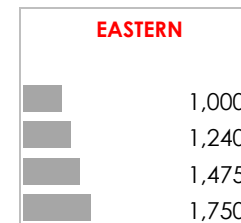

AR3A INSIGHTS

DECEMBER 2024
QUARTERLY RENTALS UPDATE

UK REGIONAL

Marco Previero
Director and Research Lead at R3

"Market expertise at R3 comes from sustained investment in research. It is an absolute pleasure to be able to share this research consistently and for free with everyone."