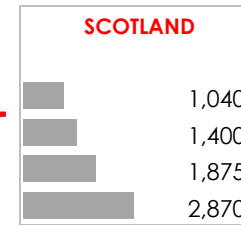

AR3A INSIGHTS

DECEMBER 2024
QUARTERLY RENTALS UPDATE

UK REGIONAL

Marco Previero
Director and Research Lead at R3

"Market expertise at R3 comes from sustained investment in research. It is an absolute pleasure to be able to share this research consistently and for free with everyone."