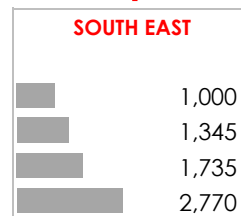

AR3A INSIGHTS

SEPTEMBER 2023
QUARTERLY RENTALS UPDATE

UK REGIONAL

Marco Previero
Director and Research Lead at R3

"Market expertise at R3 comes from sustained investment in research. It is an absolute pleasure to be able to share this research consistently and for free with everyone."