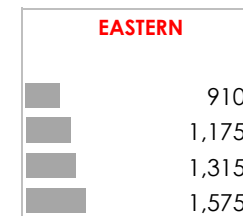

AR3A INSIGHTS

SEPTEMBER 2023
QUARTERLY RENTALS UPDATE

UK REGIONAL

Marco Previero
Director and Research Lead at R3

"Market expertise at R3 comes from sustained investment in research. It is an absolute pleasure to be able to share this research consistently and for free with everyone."