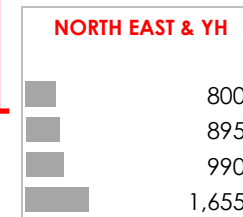

AR3A INSIGHTS

SEPTEMBER 2023
QUARTERLY RENTALS UPDATE

UK REGIONAL

Marco Previero
Director and Research Lead at R3

"Market expertise at R3 comes from sustained investment in research. It is an absolute pleasure to be able to share this research consistently and for free with everyone."