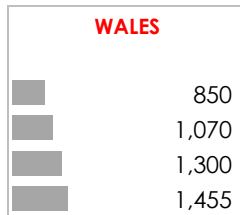

Anna Barker
Director and Operations Lead at R3

AR3A INSIGHTS

SEPTEMBER 2023
QUARTERLY RENTALS UPDATE

UK REGIONAL

"Market expertise at R3 comes from sustained investment in research. It is an absolute pleasure to be able to share this research consistently and for free with everyone."