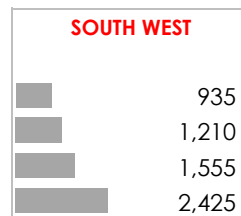

AR3A INSIGHTS

SEPTEMBER 2023
QUARTERLY RENTALS UPDATE

UK REGIONAL

Marco Previero
Director and Research Lead at R3

"Market expertise at R3 comes from sustained investment in research. It is an absolute pleasure to be able to share this research consistently and for free with everyone."