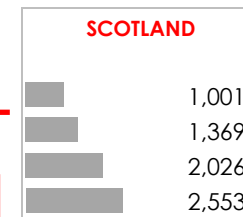

AR3A INSIGHTS

SEPTEMBER 2023
QUARTERLY RENTALS UPDATE

UK REGIONAL

Marco Previero
Director and Research Lead at R3

"Market expertise at R3 comes from sustained investment in research. It is an absolute pleasure to be able to share this research consistently and for free with everyone."