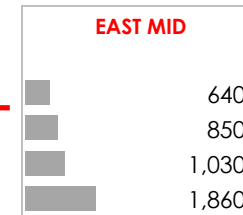

AR3A INSIGHTS

SEPTEMBER 2023
QUARTERLY RENTALS UPDATE

UK REGIONAL

Marco Previero
Director and Research Lead at R3

"Market expertise at R3 comes from sustained investment in research. It is an absolute pleasure to be able to share this research consistently and for free with everyone."