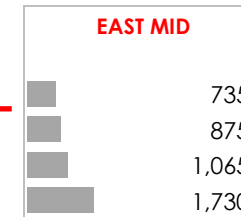

AR3A INSIGHTS

MARCH 2026
QUARTERLY RENTALS UPDATE

UK REGIONAL

Marco Previero
Director and Research Lead at R3

"Market expertise at R3 comes from sustained investment in research. It is an absolute pleasure to be able to share this research consistently and for free with everyone."