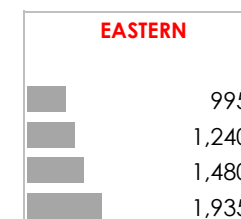

AR3A INSIGHTS

MARCH 2026
QUARTERLY RENTALS UPDATE

UK REGIONAL

Marco Previero
Director and Research Lead at R3

"Market expertise at R3 comes from sustained investment in research. It is an absolute pleasure to be able to share this research consistently and for free with everyone."