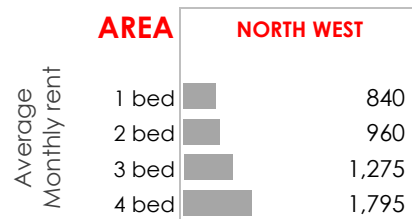

AR3A INSIGHTS

MARCH 2026
QUARTERLY RENTALS UPDATE

UK REGIONAL

"Market expertise at R3 comes from sustained investment in research. It is an absolute pleasure to be able to share this research consistently and for free with everyone."

Anna Barker
Director and Operations Lead at R3

"Our Research capabilities feed directly into operations. It enables us to provide "real time" market advice for employees relocating into London. "