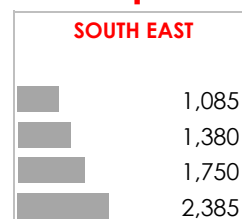

AR3A INSIGHTS

MARCH 2026
QUARTERLY RENTALS UPDATE

UK REGIONAL

Marco Previero
Director and Research Lead at R3

"Market expertise at R3 comes from sustained investment in research. It is an absolute pleasure to be able to share this research consistently and for free with everyone."