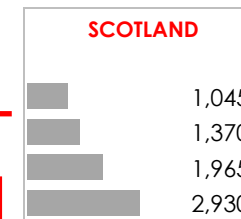

AR3A INSIGHTS

MARCH 2026
QUARTERLY RENTALS UPDATE

UK REGIONAL

Marco Previero
Director and Research Lead at R3

"Market expertise at R3 comes from sustained investment in research. It is an absolute pleasure to be able to share this research consistently and for free with everyone."