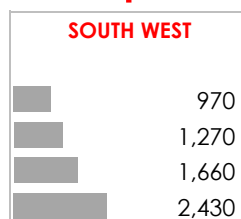

AR3A INSIGHTS

MARCH 2026
QUARTERLY RENTALS UPDATE

UK REGIONAL

Marco Previero
Director and Research Lead at R3

"Market expertise at R3 comes from sustained investment in research. It is an absolute pleasure to be able to share this research consistently and for free with everyone."