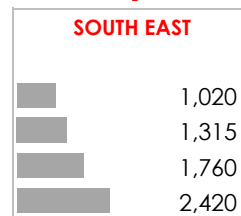

AR3A INSIGHTS

JUNE 2023
QUARTERLY RENTALS UPDATE

UK REGIONAL

Marco Previero
Director and Research Lead at R3

"Market expertise at R3 comes from sustained investment in research. It is an absolute pleasure to be able to share this research consistently and for free with everyone."