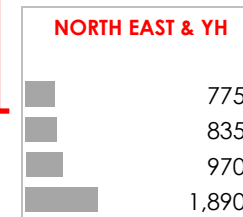

AR3A INSIGHTS

JUNE 2023
QUARTERLY RENTALS UPDATE

UK REGIONAL

Marco Previero
Director and Research Lead at R3

"Market expertise at R3 comes from sustained investment in research. It is an absolute pleasure to be able to share this research consistently and for free with everyone."