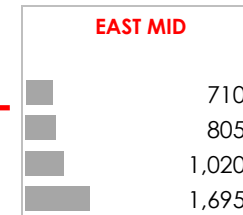

AR3A INSIGHTS

JUNE 2023
QUARTERLY RENTALS UPDATE

UK REGIONAL

Marco Previero
Director and Research Lead at R3

"Market expertise at R3 comes from sustained investment in research. It is an absolute pleasure to be able to share this research consistently and for free with everyone."