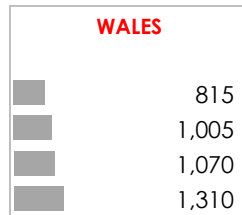

Anna Barker
Director and Operations Lead at R3

AR3A INSIGHTS

JUNE 2023
QUARTERLY RENTALS UPDATE

UK REGIONAL

"Market expertise at R3 comes from sustained investment in research. It is an absolute pleasure to be able to share this research consistently and for free with everyone."