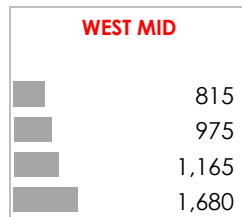

AR3A INSIGHTS

JUNE 2023
QUARTERLY RENTALS UPDATE

UK REGIONAL

Marco Previero
Director and Research Lead at R3

"Market expertise at R3 comes from sustained investment in research. It is an absolute pleasure to be able to share this research consistently and for free with everyone."