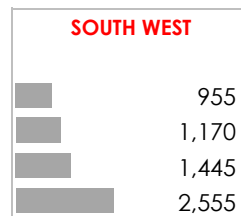

AR3A INSIGHTS

JUNE 2023
QUARTERLY RENTALS UPDATE

UK REGIONAL

Marco Previero
Director and Research Lead at R3

"Market expertise at R3 comes from sustained investment in research. It is an absolute pleasure to be able to share this research consistently and for free with everyone."