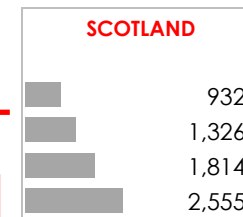

AR3A INSIGHTS

JUNE 2023
QUARTERLY RENTALS UPDATE

UK REGIONAL

Marco Previero
Director and Research Lead at R3

"Market expertise at R3 comes from sustained investment in research. It is an absolute pleasure to be able to share this research consistently and for free with everyone."