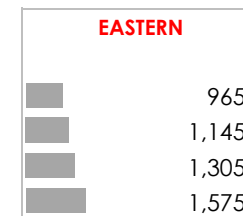

AR3A INSIGHTS

JUNE 2023
QUARTERLY RENTALS UPDATE

UK REGIONAL

Marco Previero
Director and Research Lead at R3

"Market expertise at R3 comes from sustained investment in research. It is an absolute pleasure to be able to share this research consistently and for free with everyone."